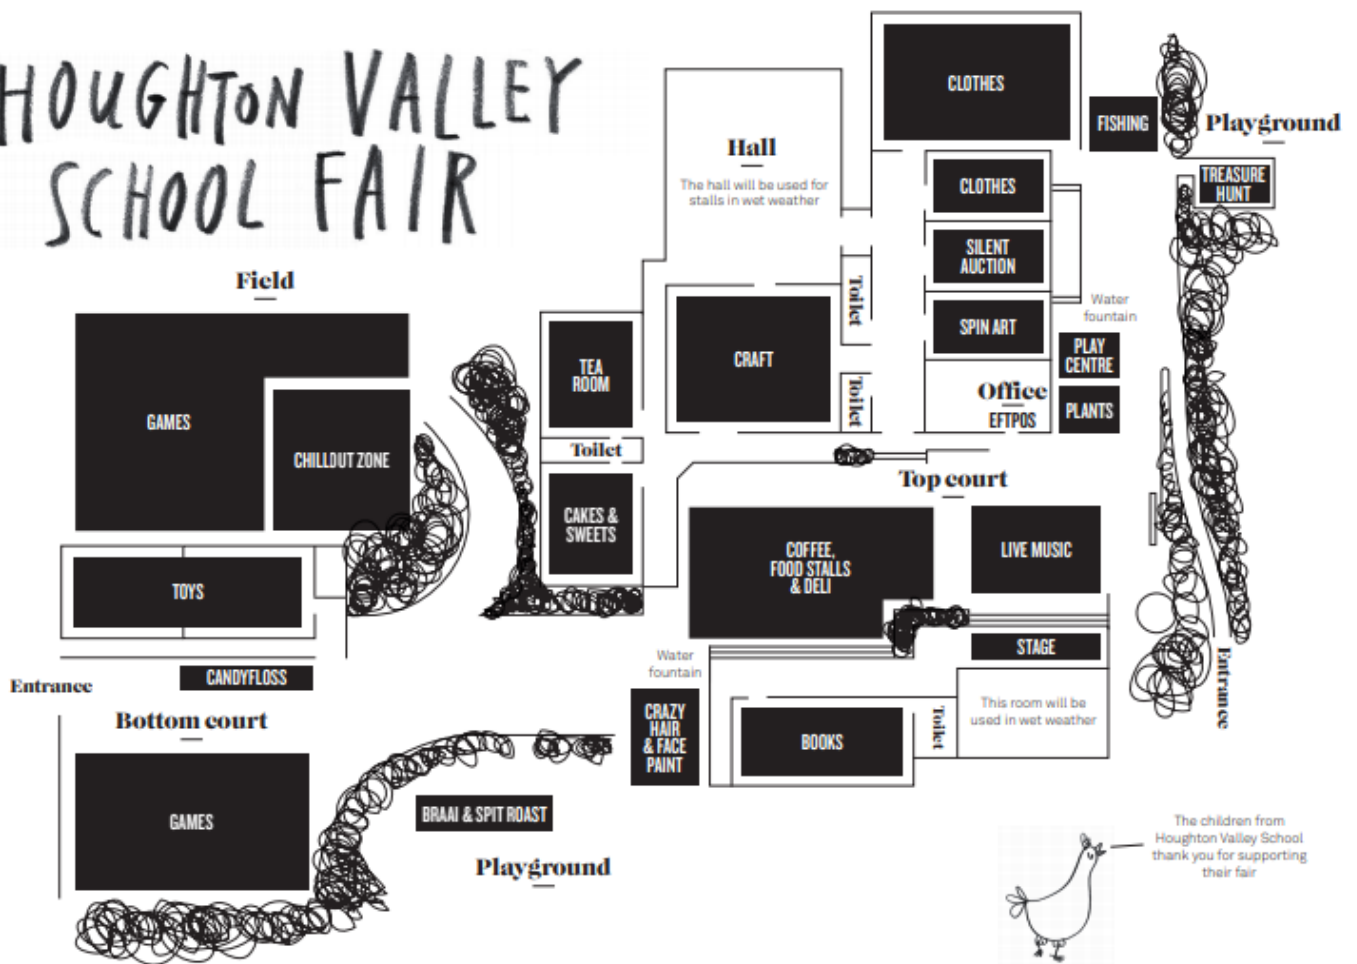

HOUGHTON VALLEY SCHOOL FAIR

Houghton Valley School would like to thank the children and their families; the teachers; the community; the bands; and all the people and companies who have helped make our fair possible. With special thanks to:

Antipodes	Flight of the Conchords	Numberworks Kilbirnie
Artrageous	Floyd's Cafe	Ohtel, Oriental Parade
Bay Shoes	The Furnace	Palmers
Brentwood Hotel	Good Nature	Paperplus Kilbirnie
Bluebridge Ferries	Havana Coffee Works	Parrotdog
Bicycle Junction	Headstart Hairdesign	Pete Lamb fishing Charters
Big Air Gym	Hellers	Pilates Flow
The Body Shop Cuba St	Hiremaster	Prefab
CataMar	Island Bay New World	Pukaha National Wildlife Centre
CGI Konica Minolta	Interislander	Pukako Rental Managers
Children's Bookshop Kilbirnie	Island Bay Butchery	Staglands
Chrometoaster	Kilbirnie Pharmacy	Switched on Bikes
Cicio Cacio	Kilbirnie Sport	Unichem Island Bay Pharmacy
Coco at the Roxy	Koru Gift Centre	The Warehouse Tory St
Commonsense Kilbirnie	Laserforce	Switched On Bikes
Ekim Burgers	Maranui Café	Wellington Phoenix
El Matador	Miramar Links Golf	WestpacTrust Stadium
Empire Cinema	Mojo	White Room Gallery
Escape Mate	Nail Envy	Write Limited
Farmers Kilbirnie	Nat Zumba	Yogarae
Fidel's Cafe	Next Stop Earth	Zealandia

Remember—Silent Auction closes at 1pm